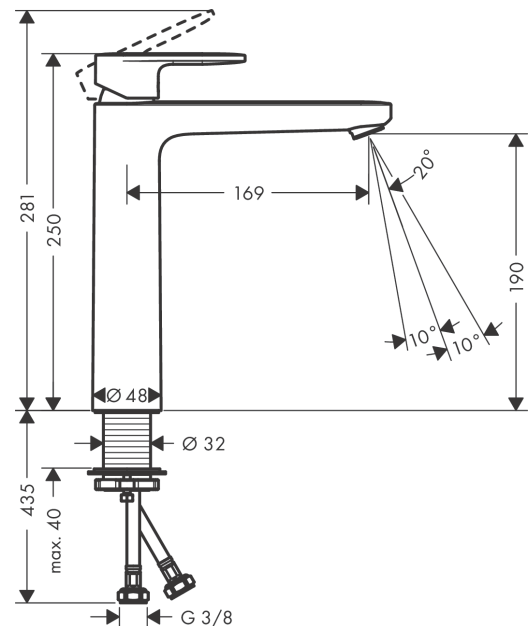

Vernis Blend

Single lever basin mixer 190 without waste set

Surfaces: **Chrome** Article Number: **71582000**

Description

product features

- ComfortZone 190
- projection 108 mm
- spray type: normal spray
- swiveling spray former
- maximum flow rate at 3 bar: 5 l/min
- ceramic cartridge
- suitable for continuous flow water heaters
- connection type: G 3/8 connections
- connection dimension: DN15

Technology

Product image

Scale drawing

Flowchart

Vernis Blend
Single lever basin mixer 190 without waste set
 Surfaces: **Chrome** Article Number: **71582000**

Exploded Drawing

Year of production: >07/21

Vernis Blend
Single lever basin mixer 190 without waste set
 Surfaces: **Chrome** Article Number: **71582000**

Spare part list

Year of production: >07/21

Pos.	Description	Article Number	Price	PU
1	handle	93678000	-	1
2	screw cover	96338000	-	1
3	flange	93680000	-	1
4	nut	93681000	-	1
5	O-ring 24x1,5	98434000	-	1
6	cartridge, assy	97685000	-	1
7	locking screw for handle	95140000	-	1
8	seal	98865000	-	1
9	adapter for cartridge	98866000	-	1
10	O-ring 23x2	98398000	-	1
11	aerator swivelling M24x1 (5 l/min)	93834000	-	1
12	seal	93687000	-	1
13	fixing set (Ø 32)	13961000	-	1
14	lever collar	97548000	-	1
15	connection hose 600 mm M8x0,75 G3/8	96556000	-	1
16	O-ring 7x1,5	98422000	-	1
a	fixation extension 35 mm	13898000	-	1