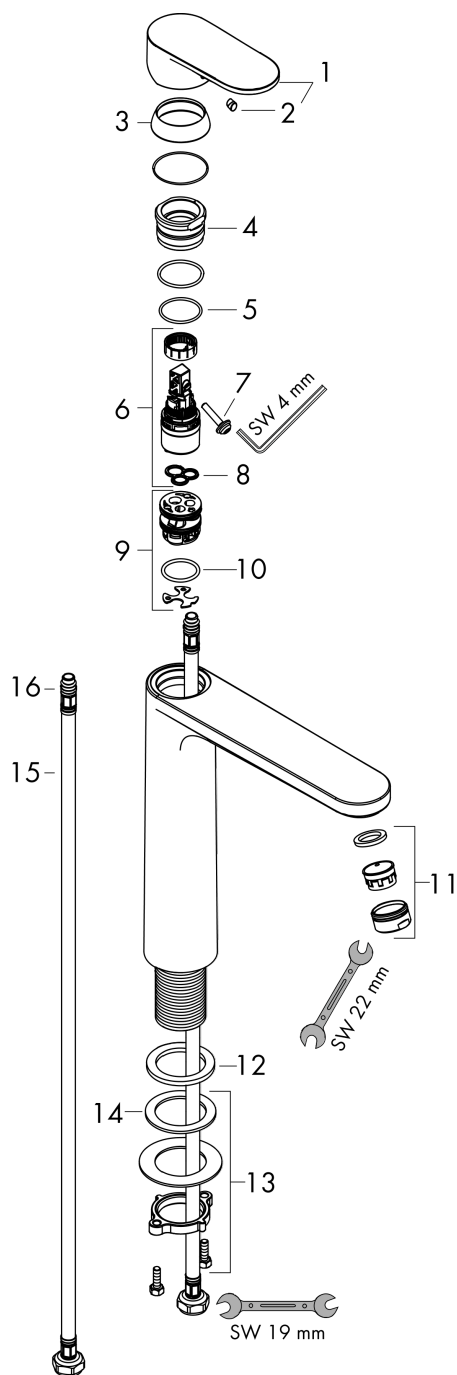

Vernis Blend

Single lever basin mixer 190 without waste set

Surfaces: **Chrome** Article Number: **71582000**

Description

product features

- ComfortZone 190
- projection 108 mm
- spray type: normal spray
- swiveling spray former
- maximum flow rate at 3 bar: 5 l/min
- ceramic cartridge
- suitable for continuous flow water heaters
- connection type: G 3/8 connections
- connection dimension: DN15

Technology

Product image

Scale drawing

Flowchart

Vernis Blend
Single lever basin mixer 190 without waste set
 Surfaces: **Chrome** Article Number: **71582000**

Exploded Drawing

Year of production: >07/21

Vernis Blend
Single lever basin mixer 190 without waste set
 Surfaces: **Chrome** Article Number: **71582000**

Spare part list

Year of production: >07/21

Pos.	Description	Article Number	Price	PU
1	handle	93678000	-	1
2	screw cover	96338000	-	1
3	flange	93680000	-	1
4	nut	93681000	-	1
5	O-ring 24x1,5	98434000	-	1
6	cartridge, assy	97685000	-	1
7	locking screw for handle	95140000	-	1
8	seal	98865000	-	1
9	adapter for cartridge	98866000	-	1
10	O-ring 23x2	98398000	-	1
11	aerator swivelling M24x1 (5 l/min)	93834000	-	1
12	seal	93687000	-	1
13	fixing set (Ø 32)	13961000	-	1
14	lever collar	97548000	-	1
15	connection hose 600 mm M8x0,75 G3/8	96556000	-	1
16	O-ring 7x1,5	98422000	-	1
a	fixation extension 35 mm	13898000	-	1