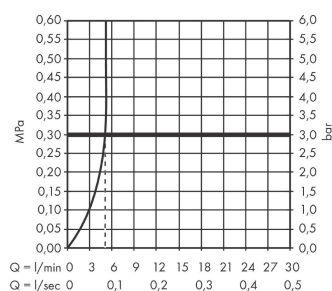

Vernis Blend

Single lever basin mixer 190 without waste set

Surfaces: **Chrome** Article Number: **71582000**

Description

product features

- ComfortZone 190
- projection 108 mm
- spray type: normal spray
- swiveling spray former
- maximum flow rate at 3 bar: 5 l/min
- ceramic cartridge
- suitable for continuous flow water heaters
- connection type: G 3/8 connections
- connection dimension: DN15

Technology

Product image

Scale drawing

Flowchart

Vernis Blend
Single lever basin mixer 190 without waste set
 Surfaces: **Chrome** Article Number: **71582000**

Exploded Drawing

Year of production: >07/21

Vernis Blend
Single lever basin mixer 190 without waste set
 Surfaces: **Chrome** Article Number: **71582000**